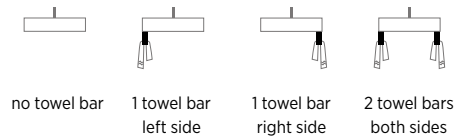

Slim Square

PSQ4818

47³/₈" L x 18¹/₄" W x 4⁷/₈" H

5 sizes available

Made in Italy

Wall-mounted bathroom sink
Weight: 57lbs

1-hole tap

3-hole tap

Towel Bar *optional*

Easily attaches to underside of sink
Towel bar comes with overflow in matching finish

Name	Material	Sink Finish	Overflow Finish	Faucet Holes	Sink	Price
Slim Square	Fireclay	○ White	○ Polished Chrome	1 1-hole tap	PSQ4818W1	\$1,305
				3 3-hole tap	PSQ4818W3	\$1,305
		● Matte Black	○ Polished Chrome	1 1-hole tap	PSQ4818MB1	\$1,760
				3 3-hole tap	PSQ4818MB3	\$1,760
Mounting Hardware <i>optional</i>					F45494	\$42

Name	Material	Towel Bar Finish	Overflow Finish	Towel Bar	Price
Slim Towel Bar <i>optional</i>	Brass	○ Polished Chrome	○ Polished Chrome	PSTB-PC	\$160
		○ White Gloss	○ White Gloss	PSTB-WG	\$235
		● Brushed Nickel	● Brushed Nickel	PSTB-BN	\$235
		● Matte Black	● Matte Black	PSTB-MB	\$235