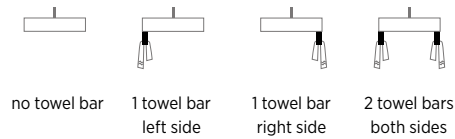

Slim Square

PSQ4018

39½" L x 18¼" W x 4⅞" H

5 sizes available

Made in Italy

Wall-mounted bathroom sink
Weight: 55lbs

1-hole tap

Towel Bar *optional*

Easily attaches to underside of sink
Towel bar comes with overflow in matching finish

Name	Material	Sink Finish	Overflow Finish	Faucet Holes	Sink	Price
Slim Square	Fireclay	<input type="radio"/> White	<input type="radio"/> Polished Chrome	1 1-hole tap	PSQ4018W1	\$1,150
		<input checked="" type="radio"/> Matte Black	<input type="radio"/> Polished Chrome	1 1-hole tap	PSQ4018MB1	\$1,555
Mounting Hardware <i>optional</i>					F45494	\$42

Name	Material	Towel Bar Finish	Overflow Finish	Towel Bar	Price
Slim Towel Bar <i>optional</i>	Brass	<input type="radio"/> Polished Chrome	<input type="radio"/> Polished Chrome	PSTB-PC	\$160
		<input type="radio"/> White Gloss	<input type="radio"/> White Gloss	PSTB-WG	\$235
		<input type="radio"/> Brushed Nickel	<input type="radio"/> Brushed Nickel	PSTB-BN	\$235
		<input checked="" type="radio"/> Matte Black	<input checked="" type="radio"/> Matte Black	PSTB-MB	\$235