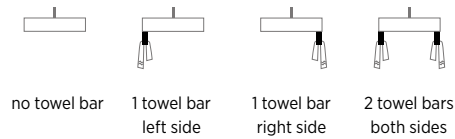

Slim Square

PSQ3218

31⁵/₈" L x 18¹/₄" W x 4⁷/₈" H

5 sizes available

Made in Italy

Wall-mounted bathroom sink
Weight: 40lbs

1-hole tap

Towel Bar *optional*

Easily attaches to underside of sink
Towel bar comes with overflow in matching finish

Name	Material	Sink Finish	Overflow Finish	Faucet Holes	Sink	Price
Slim Square	Fireclay	<input type="radio"/> White	<input type="radio"/> Polished Chrome	1 1-hole tap	PSQ3218W1	\$1,035
		<input checked="" type="radio"/> Matte Black	<input type="radio"/> Polished Chrome	1 1-hole tap	PSQ3218MB1	\$1,400
Mounting Hardware <i>optional</i>					F45494	\$42

Name	Material	Towel Bar Finish	Overflow Finish	Towel Bar	Price
Slim Towel Bar <i>optional</i>	Brass	<input type="radio"/> Polished Chrome	<input type="radio"/> Polished Chrome	PSTB-PC	\$160
		<input type="radio"/> White Gloss	<input type="radio"/> White Gloss	PSTB-WG	\$235
		<input type="radio"/> Brushed Nickel	<input type="radio"/> Brushed Nickel	PSTB-BN	\$235
		<input checked="" type="radio"/> Matte Black	<input checked="" type="radio"/> Matte Black	PSTB-MB	\$235