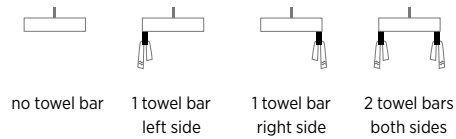

Slim Square

PSQ2018

19⁷/₈" L x 18¹/₄" W x 4⁷/₈" H

5 sizes available

Made in Italy

Wall-mounted bathroom sink
Weight: 22lbs

1-hole tap

3-hole tap

Towel Bar *optional*

Easily attaches to underside of sink
Towel bar comes with overflow in matching finish

Name	Material	Sink Finish	Overflow Finish	Faucet Holes	Sink	Price
Slim Square	Fireclay	○ White	○ Polished Chrome	1 1-hole tap	PSQ2018W1	\$610
				3 3-hole tap	PSQ2018W3	\$610
		● Matte Black	○ Polished Chrome	1 1-hole tap	PSQ2018MB1	\$855
				3 3-hole tap	PSQ2018MB3	\$855
Mounting Hardware <i>optional</i>					F45494	\$42

Name	Material	Towel Bar Finish	Overflow Finish	Towel Bar	Price
Slim Towel Bar <i>optional</i>	Brass	○ Polished Chrome	○ Polished Chrome	PSTB-PC	\$160
		○ White Gloss	○ White Gloss	PSTB-WG	\$235
		● Brushed Nickel	● Brushed Nickel	PSTB-BN	\$235
		● Matte Black	● Matte Black	PSTB-MB	\$235